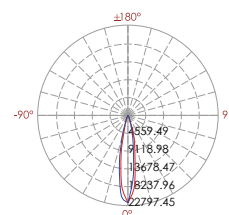

Mixing Linear Wall Washer

4 Colors in one LED Solutions

SPICA

sanded dark grey | silver grey | sanded black

333 271

LED Power Colour Temp Luminous
24V - 48W 1735 lm

LIGHT DISTRIBUTION

15° 30°

333 272

LED Power Colour Temp Luminous
24V - 96W 3523 lm

LIGHT DISTRIBUTION

15° 30°