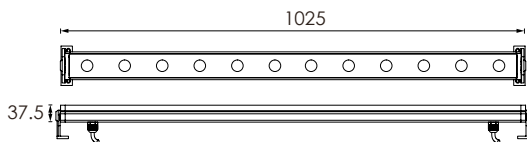

Mixing Linear Wall Washer

4 Colors in one LED Solutions

SPICA

sanded dark grey | silver grey | sanded black

333 271

LED Power Colour Temp Luminous
24V - 48W 1735 lm

LIGHT DISTRIBUTION

15° 30°

333 272

LED Power Colour Temp Luminous
24V - 96W 3523 lm

LIGHT DISTRIBUTION

15° 30°