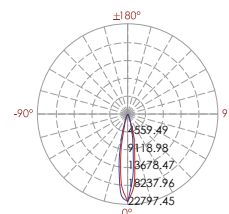

Mixing Linear Wall Washer

4 Colors in one LED Solutions

SPICA

sanded dark grey | silver grey | sanded black

333 271

LED Power Colour Temp Luminous
24V - 48W 1735 lm

LIGHT DISTRIBUTION

15° 30°

333 272

LED Power Colour Temp Luminous
24V - 96W 3523 lm

LIGHT DISTRIBUTION

15° 30°