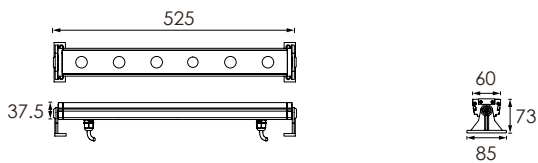

Mixing Linear Wall Washer

4 Colors in one LED Solutions

SPICA

sanded dark grey | silver grey | sanded black

333 271

LED Power Colour Temp Luminous
24V - 48W 1735 lm

LIGHT DISTRIBUTION

15° 30°

333 272

LED Power Colour Temp Luminous
24V - 96W 3523 lm

LIGHT DISTRIBUTION

15° 30°